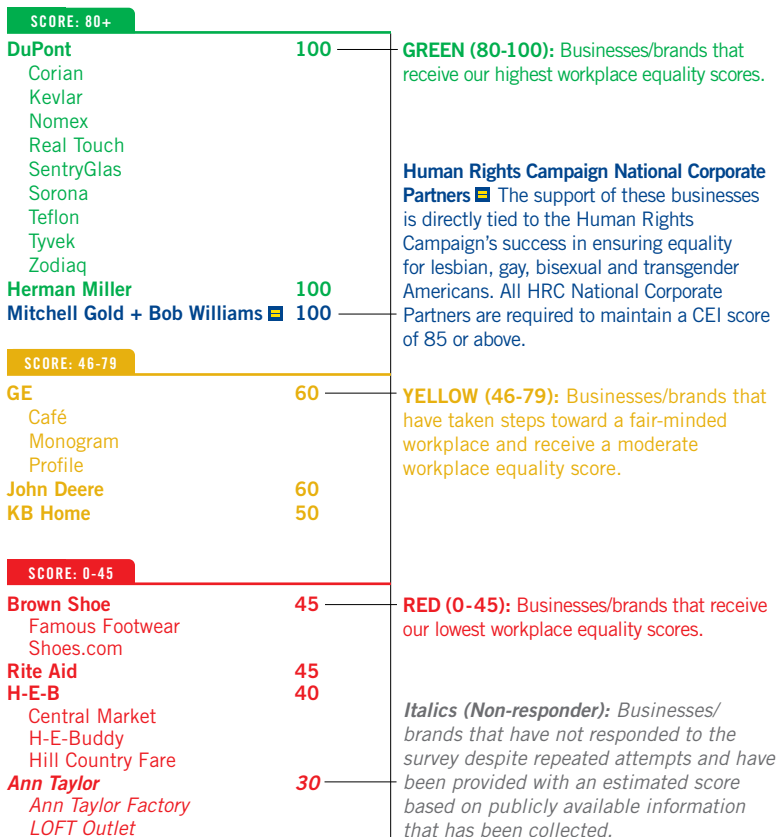

Why don't I see a business listed?

The Human Rights Campaign Foundation researches policies at more than 1,800 companies (including the Fortune 1000 and American Lawyer 200). However, we do not provide a business with an official score until we have collected and verified all the information we need. In all, we officially rated 636 companies in the 2012 CEI.

FOR MORE INFORMATION OR
TO CONTACT US, PLEASE VISIT
WWW.HRC.ORG/BUYERSGUIDE

HOW TO USE THIS BUYER'S GUIDE

EACH BUSINESS/BRAND IS ASSIGNED ONE OF THREE COLORS BASED ON ITS SCORE IN OUR REPORT: **GREEN**, **YELLOW** OR **RED**.

HOME AND GARDEN

TABLE OF CONTENTS

RETAILERS	06	HOUSEHOLD PRODUCTS	34
HOME AND GARDEN	09	HEALTH AND BEAUTY	36
BANKING AND FINANCE	12	PET CARE	40
KIDS	15	ENTERTAINMENT	42
APPAREL AND ACCESSORIES	16	TRAVEL AND LEISURE	44
RESTAURANTS	20	TECHNOLOGY	47
OIL AND GAS	21	NEWSSTAND	50
FOOD AND BEVERAGES	22	INSURANCE AND HEALTHCARE	52
FUN AND GAMES	30	SHIPPING	55
AUTOMOTIVE	32		

RETAILERS

SCORE: 80+

Barnes & Noble	100	Office Depot	100
Best Buy	100	Sears	100
Dynex		Kmart	
Future Shop		Staples	100
Geek Squad		Corporate Express	
Insignia		SUPERVALU	100
Magnolia Home Theater		Acme Markets	
Rocketfish		Albertsons	
Delhaize America	100	Cub Foods	
Bloom		Farm Fresh	
Bottom Dollar Food		Hornbacher's	
Food Lion		Jewel-Osco	
Hannaford		Lucky	
Harveys		Osco Pharmacy	
Healthy Accents		Sav-on	
Home 360		Save-A-Lot	
My Essentials		Shaws	
Nature's Place		Shop 'n Save	
Reids		Shoppers Food	
Sweetbay		Star Market	
Taste of Inspirations		TJX	100
eBay	100	HomeGoods	
Half.com		Amazon.com	90
Rent.com		Diapers.com	
Shopping.com		Soap.com	
StubHub		Wag.com	
Limited Brands	100	Woot	
Bath & Body Works		Yoyo.com	
C.O. Bigelow		Zappos.com	
Henri Bendel		Costco	90
La Senza		Hallmark Cards	90
Victoria's Secret		Walgreens	90
White Barn Candle Company		Beauty.com	